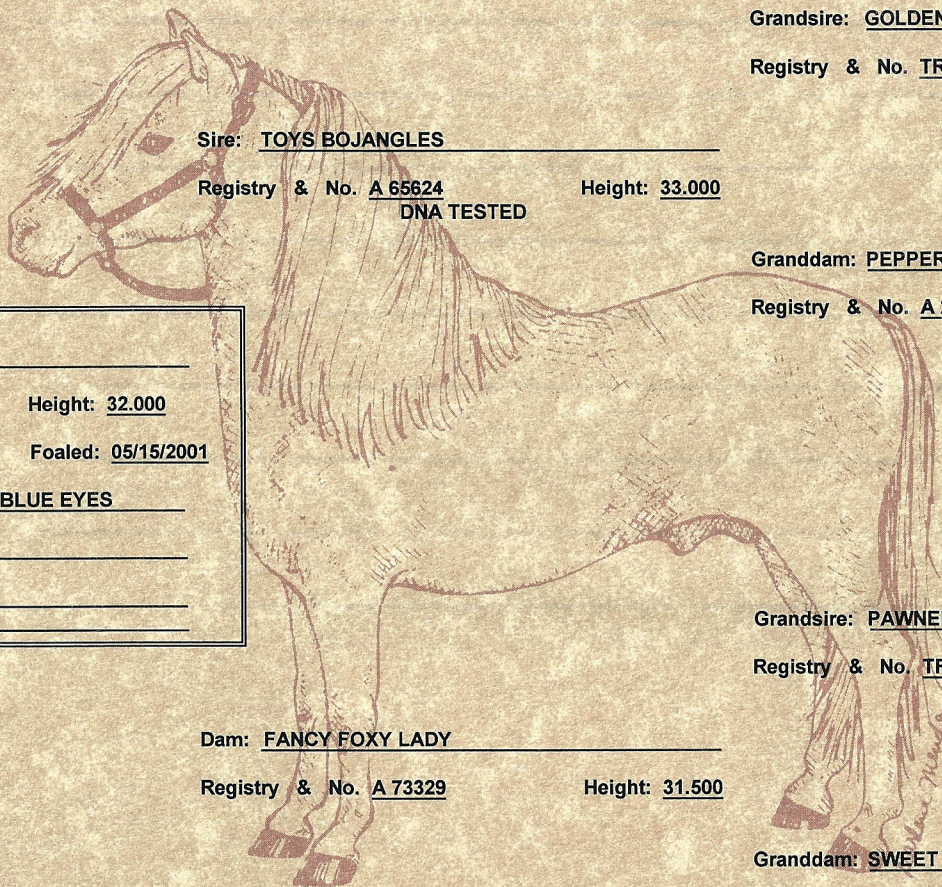

Certificate of Registration

The American Miniature Horse Association, Inc.

Grandsire: GOLDEN TOYBUG

Registry & No. TR IT02121 Height: 33.500

Sire: TOYS BOJANGLES

Registry & No. A 65624 Height: 33.000
DNA TESTED

Granddam: PEPPER RIDGE FARM SHORTBREAD

Registry & No. A 27173 Height: 32.000

Name: SMITH MINI FARM FANCY

Registry No. A 124861 Height: 32.000

Sex: MARE Foaled: 05/15/2001

Color & Markings PALOMINO PINTO/BLUE EYES

Breeder: EVELYN L SMITH

Country: USA

Grandsire: PAWNEE

Registry & No. TR E 00629 Height: 31.750

Dam: FANCY FOXY LADY

Registry & No. A 73329 Height: 31.500

Granddam: SWEET LORRAINE

Registry & No. A 43431 Height: ----